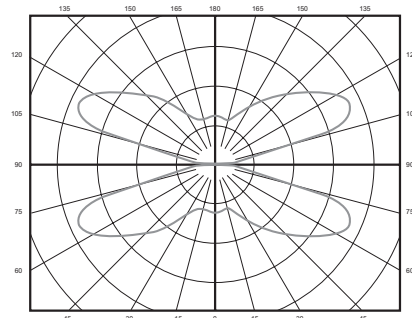

Luminous Intensity Distribution

Power Supply Capacity*

24 VDC power supply	Maximum SignBOX 3 Slim modules
30 W Power Supply (EU/ROW ONLY)	21
60 W Power Supply	43
100 W Power Supply	72
150 W Power Supply (EU/ROW ONLY)	108
300 W Power Supply	3 x 72
Power used per meter/foot in Watts	7.9 W / 2.4 W

* Wet location power supply: Refer to install guide for configurations.