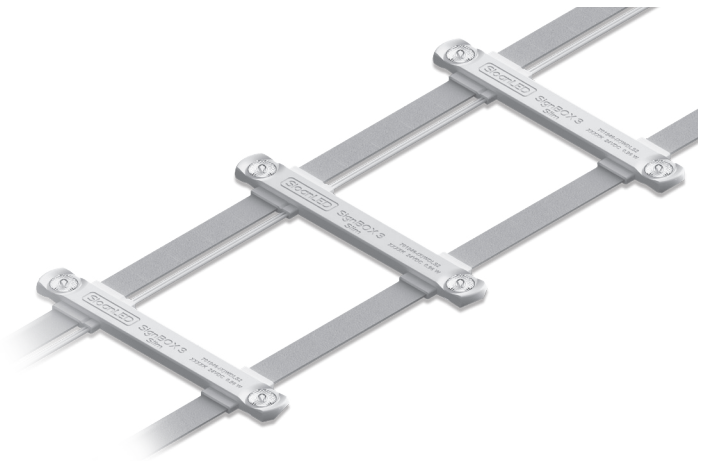

SignBOX 3 Slim

LED illumination for shallow, double-sided sign boxes

Specifications

- Part number** 701946-6WDLS2
- Dimensions L x W x H** 181 mm x 34 mm x 8 mm
(7.1 in x 1.3 in x 0.3 in)
- LEDs per side** 2
- Modules per meter (foot)** 6.6 (2)
- Coverage per row** 305 mm (12 in)
- Operating temperature** -40° C to +70° C
- Protection class** IP66
- Binning** 3-step MacAdam Ellipse
- Life rating** >60,000 hours
- Power per module** 1.20 W
- Efficacy** 150 lm/W
- Fastening** Clips with mechanical fasteners
- Packaging** 60 modules (9.1 m / 30 ft) per carton,
20 clips included
- Color temperatures** 6500 K
- Lumens per module** 180
- Mounting hardware** Bracket Bag of 10 402107-10
Clip Bag of 20 402106-20
Coupler Bag of 10 402108-10

SignBOX™ 3 Slim is covered by US and foreign patents pending.

Luminous Intensity Distribution

Power Supply Capacity*

24 VDC power supply	Maximum SignBOX 3 Slim modules
30 W Power Supply (EU/ROW ONLY)	21
60 W Power Supply	43
100 W Power Supply	72
150 W Power Supply (EU/ROW ONLY)	108
300 W Power Supply	3 x 72
Power used per meter/foot in Watts	7.9 W / 2.4 W

* Wet location power supply: Refer to install guide for configurations.

Accessories

Bracket
402107-10

Coupler
402108-10

Clip
402106-20
Each carton of SignBOX 3 Slim comes with 20 clips

SloanLED Headquarters
5725 Olivas Park Drive, Ventura, CA, USA
805.676.3200 • info@SloanLED.com